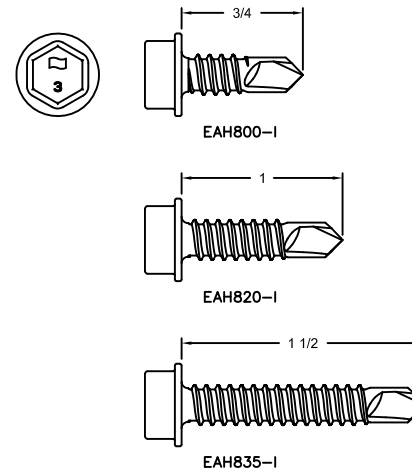

# ELCO ALUMI-FLEX<sup>®</sup> SELF-DRILLING SCREWS

10-16

5/16" HEX WASHER HEAD

#2 PHILLIPS UNDERCUT FLAT HEAD

12-14

5/16" HEX WASHER HEAD

1/4-14

3/8" HEX WASHER HEAD

#3 PHILLIPS UNDERCUT FLAT HEAD

1/4-20

3/8" HEX WASHER HEAD