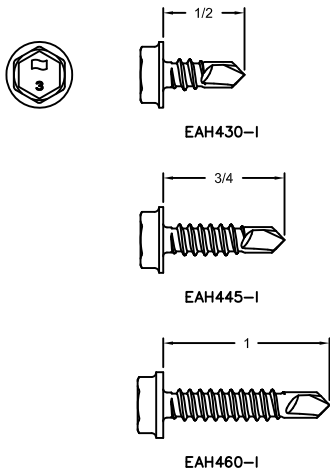

# ELCO ALUMI-FLEX<sup>®</sup> SELF-DRILLING SCREWS

10-16

5/16" HEX WASHER HEAD

#2 PHILLIPS UNDERCUT FLAT HEAD

12-14

5/16" HEX WASHER HEAD

1/4-14

3/8" HEX WASHER HEAD

#3 PHILLIPS UNDERCUT FLAT HEAD

1/4-20

3/8" HEX WASHER HEAD