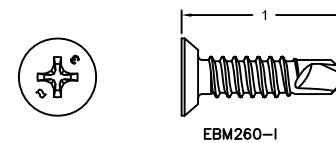

# ELCO ALUMI-FLEX<sup>®</sup> SELF-DRILLING SCREWS

10-16

5/16" HEX WASHER HEAD

#2 PHILLIPS UNDERCUT FLAT HEAD

12-14

5/16" HEX WASHER HEAD

1/4-14

3/8" HEX WASHER HEAD

#3 PHILLIPS UNDERCUT FLAT HEAD

1/4-20

3/8" HEX WASHER HEAD