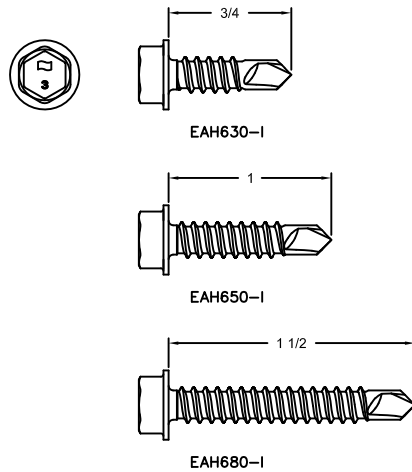

# ELCO ALUMI-FLEX<sup>®</sup> SELF-DRILLING SCREWS

10-16

5/16" HEX WASHER HEAD

#2 PHILLIPS UNDERCUT FLAT HEAD

12-14

5/16" HEX WASHER HEAD

1/4-14

3/8" HEX WASHER HEAD

#3 PHILLIPS UNDERCUT FLAT HEAD

1/4-20

3/8" HEX WASHER HEAD