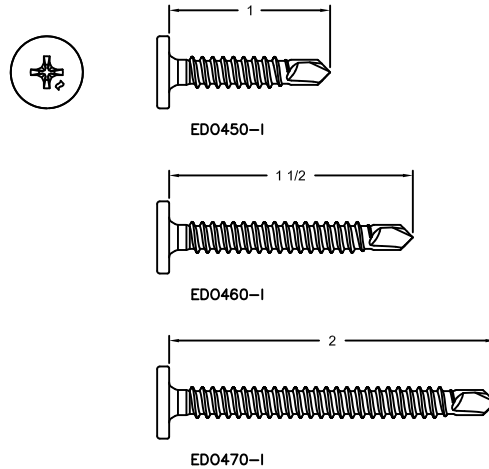

ELCO ARCHITECTURAL ROOF CLIP FASTENERS

10-12

#2 PHILLIPS PANCAKE HEAD

10-16

#2 PHILLIPS PANCAKE HEAD

12-11

#2 PHILLIPS PANCAKE HEAD

12-14

#2 PHILLIPS PANCAKE HEAD