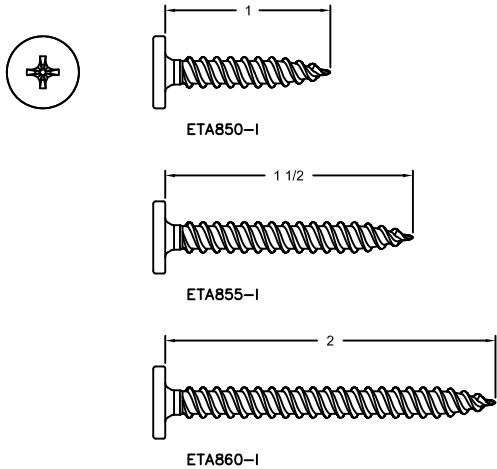

ELCO ARCHITECTURAL ROOF CLIP FASTENERS

10-12

#2 PHILLIPS PANCAKE HEAD

10-16

#2 PHILLIPS PANCAKE HEAD

12-11

#2 PHILLIPS PANCAKE HEAD

12-14

#2 PHILLIPS PANCAKE HEAD