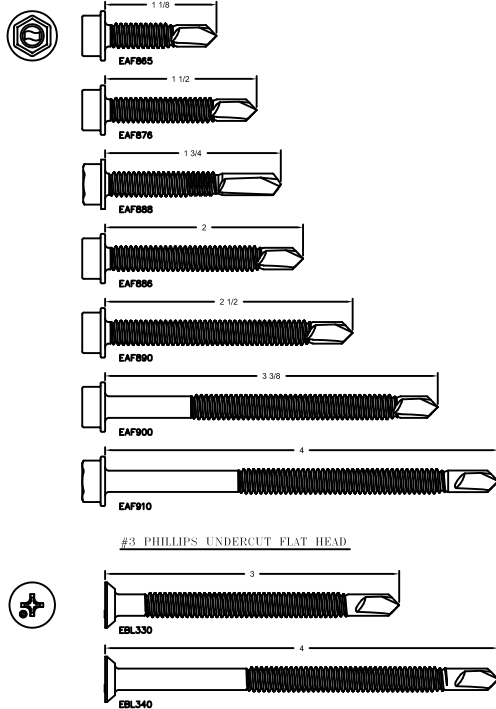

# ELCO DRIL-FLEX® SELF-DRILLING STRUCTURAL SCREWS

10-16

5/16" HEX WASHER HEAD

#2 PHILLIPS PAN HEAD

10-24

#2 PHILLIPS WAFFER HEAD

12-14

5/16" HEX WASHER HEAD

#3 PHILLIPS UNDERCUT FLAT HEAD

12-24

5/16" HEX WASHER HEAD

1/4-14

3/8" HEX WASHER HEAD

1/4-20

3/8" HEX WASHER HEAD

#3 PHILLIPS UNDERCUT FLAT HEAD

5/16-18

3/8" HEX WASHER HEAD

5/16-24

3/8" HEX WASHER HEAD