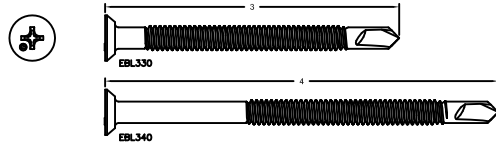

#3 PHILLIPS UNDERCUT FLAT HEAD

12-24

5/16" HEX WASHER HEAD

1/4-14

3/8" HEX WASHER HEAD

1/4-20

3/8" HEX WASHER HEAD

#3 PHILLIPS UNDERCUT FLAT HEAD

5/16-18

3/8" HEX WASHER HEAD

5/16-24

3/8" HEX WASHER HEAD