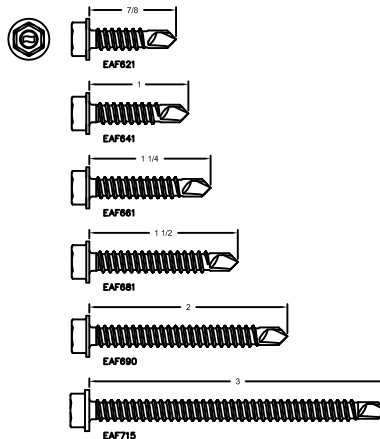

# ELCO DRIL-FLEX® SELF-DRILLING STRUCTURAL SCREWS

10-16

5/16" HEX WASHER HEAD

#2 PHILLIPS PAN HEAD

10-24

#2 PHILLIPS WAFFER HEAD

12-14

5/16" HEX WASHER HEAD

#3 PHILLIPS UNDERCUT FLAT HEAD

12-24

5/16" HEX WASHER HEAD

1/4-14

3/8" HEX WASHER HEAD

1/4-20

3/8" HEX WASHER HEAD

#3 PHILLIPS UNDERCUT FLAT HEAD

5/16-18

3/8" HEX WASHER HEAD

5/16-24

3/8" HEX WASHER HEAD