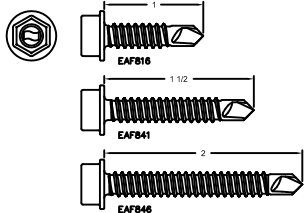

# ELCO DRIL-FLEX® SELF-DRILLING STRUCTURAL SCREWS

10-16

5/16" HEX WASHER HEAD

#2 PHILLIPS PAN HEAD

10-24

#2 PHILLIPS WAFFER HEAD

12-14

5/16" HEX WASHER HEAD

#3 PHILLIPS UNDERCUT FLAT HEAD

12-24

5/16" HEX WASHER HEAD

1/4-14

3/8" HEX WASHER HEAD

1/4-20

3/8" HEX WASHER HEAD

#3 PHILLIPS UNDERCUT FLAT HEAD

5/16-18

3/8" HEX WASHER HEAD

5/16-24

3/8" HEX WASHER HEAD