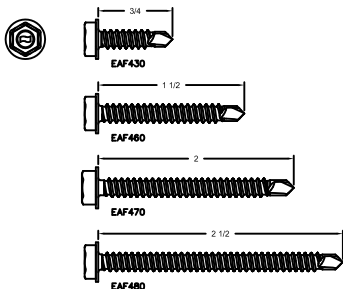

# ELCO DRIL-FLEX® SELF-DRILLING STRUCTURAL SCREWS

10-16

5/16" HEX WASHER HEAD

#2 PHILLIPS PAN HEAD

10-24

#2 PHILLIPS WAFFER HEAD

12-14

5/16" HEX WASHER HEAD

#3 PHILLIPS UNDERCUT FLAT HEAD

12-24

5/16" HEX WASHER HEAD

1/4-14

3/8" HEX WASHER HEAD

1/4-20

3/8" HEX WASHER HEAD

#3 PHILLIPS UNDERCUT FLAT HEAD

5/16-18

3/8" HEX WASHER HEAD

5/16-24

3/8" HEX WASHER HEAD