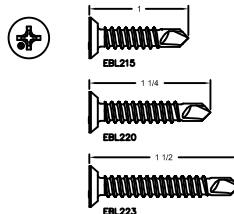

# ELCO DRIL-FLEX® SELF-DRILLING STRUCTURAL SCREWS

10-16

5/16" HEX WASHER HEAD

#2 PHILLIPS PAN HEAD

10-24

#2 PHILLIPS WAFFER HEAD

12-14

5/16" HEX WASHER HEAD

#3 PHILLIPS UNDERCUT FLAT HEAD

12-24

5/16" HEX WASHER HEAD

1/4-14

3/8" HEX WASHER HEAD

1/4-20

3/8" HEX WASHER HEAD

#3 PHILLIPS UNDERCUT FLAT HEAD

5/16-18

3/8" HEX WASHER HEAD

5/16-24

3/8" HEX WASHER HEAD