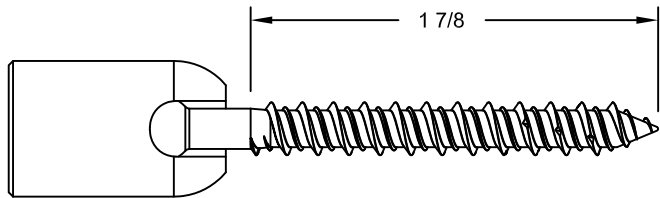

HANGERMATE[®] - ROD HANGER ANCHORS

ANGLED APPLICATIONS

PIVOT for CONCRETE

1/4" Screw Anchor, 3/8" Coupler

PFM2281300

PIVOT for STEEL

1/4" Screw Anchor, 3/8" Coupler

PFM2281150

PIVOT for WOOD

1/4" Screw Anchor, 3/8" Coupler

PFM2281100

PFM2281200

PFM2281250