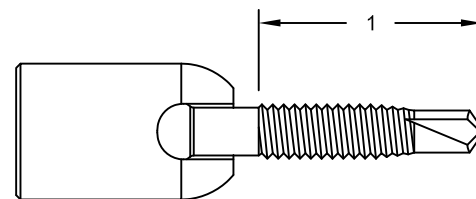

HANGERMATE[®] - ROD HANGER ANCHORS

ANGLED APPLICATIONS

PIVOT for CONCRETE

1/4" Screw Anchor, 3/8" Coupler

PFM2281300

PIVOT for STEEL

1/4" Screw Anchor, 3/8" Coupler

PFM2281150

PIVOT for WOOD

1/4" Screw Anchor, 3/8" Coupler

PFM2281100

PFM2281200

PFM2281250