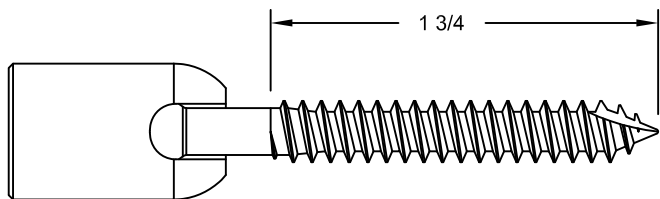

PIVOT for WOOD

1/4" Screw Anchor, 3/8" Coupler

PFM2281100