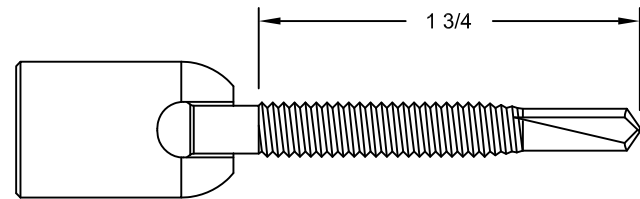

HANGERMATE[®] - ROD HANGER ANCHORS

ANGLED APPLICATIONS

PIVOT for CONCRETE

1/4" Screw Anchor, 3/8" Coupler

PFM2281300

PIVOT for STEEL

1/4" Screw Anchor, 3/8" Coupler

PFM2281150

PIVOT for WOOD

1/4" Screw Anchor, 3/8" Coupler

PFM2281100

PFM2281200

PFM2281250