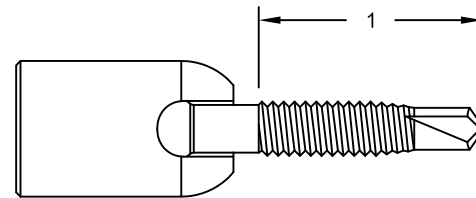

HANGERMATE[®] - ROD HANGER ANCHORS

ANGLED APPLICATIONS

PIVOT for CONCRETE

1/4" Screw Anchor, 3/8" Coupler

PFM2281300

PIVOT for STEEL

1/4" Screw Anchor, 3/8" Coupler

PFM2281150

PIVOT for WOOD

1/4" Screw Anchor, 3/8" Coupler

PFM2281100

PFM2281200

PFM2281250