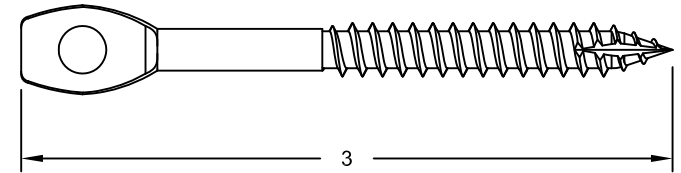

for WOOD

1/4" Screw Anchor, 3/16" Hole