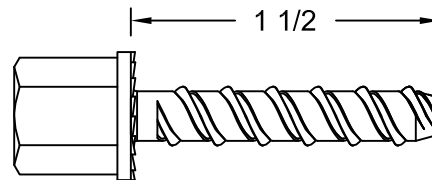

HANGERMATE[®] FOR CONCRETE - ROD HANGER ANCHORS

INTERNALLY THREADED - VERTICAL

1/4" Screw Anchor, 1/4" Coupler

PFM2217171

1/4" Screw Anchor, 3/8" Coupler

PFM2217173