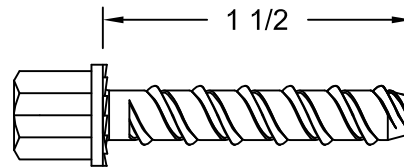

HANGERMATE[®] FOR CONCRETE - ROD HANGER ANCHORS

INTERNALLY THREADED - VERTICAL

1/4" Screw Anchor, 1/4" Coupler

PFM2217171

1/4" Screw Anchor, 3/8" Coupler

PFM2217173