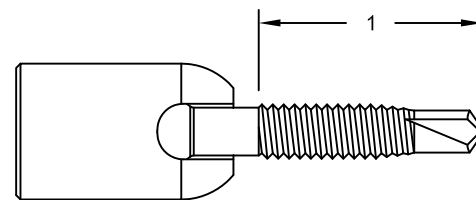

HANGERMATE[®] - ROD HANGER ANCHORS

ANGLED APPLICATIONS

PIVOT for CONCRETE

1/4" Screw Anchor, 3/8" Coupler

PFM2281300

PIVOT for STEEL

1/4" Screw Anchor, 3/8" Coupler

PFM2281150

PIVOT for WOOD

1/4" Screw Anchor, 3/8" Coupler

PFM2281100

PFM2281200

PFM2281250