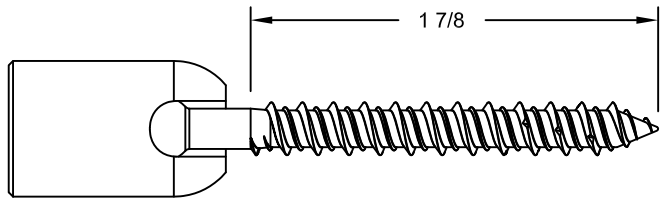

HANGERMATE[®] - ROD HANGER ANCHORS

ANGLED APPLICATIONS

PIVOT for CONCRETE

1/4" Screw Anchor, 3/8" Coupler

PFM2281300

PIVOT for STEEL

1/4" Screw Anchor, 3/8" Coupler

PFM2281150

PIVOT for WOOD

1/4" Screw Anchor, 3/8" Coupler

PFM2281100

PFM2281200

PFM2281250