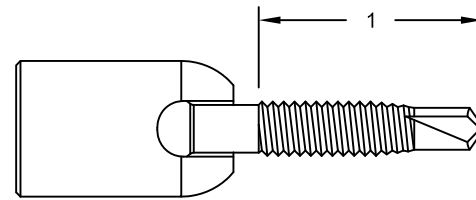

HANGERMATE[®] - ROD HANGER ANCHORS

ANGLED APPLICATIONS

PIVOT for CONCRETE

1/4" Screw Anchor, 3/8" Coupler

PFM2281300

PIVOT for STEEL

1/4" Screw Anchor, 3/8" Coupler

PFM2281150

PIVOT for WOOD

1/4" Screw Anchor, 3/8" Coupler

PFM2281100

PFM2281200

PFM2281250