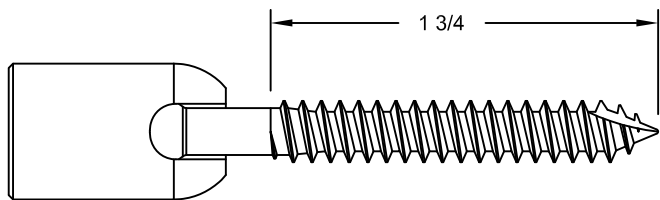

PIVOT for WOOD

1/4" Screw Anchor, 3/8" Coupler

PFM2281100