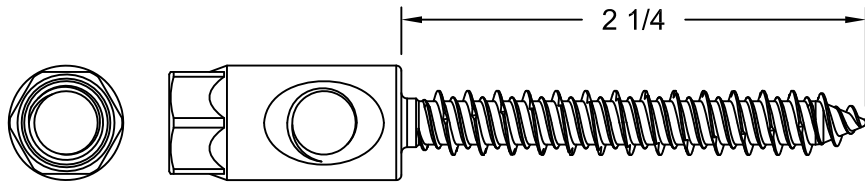

# SUSPENDER<sup>®</sup> - ROD HANGER ANCHORS - DUAL DIRECTIONAL

## for CONCRETE

5/16" Screw Anchor, 3/8" Coupler

PFM2271050