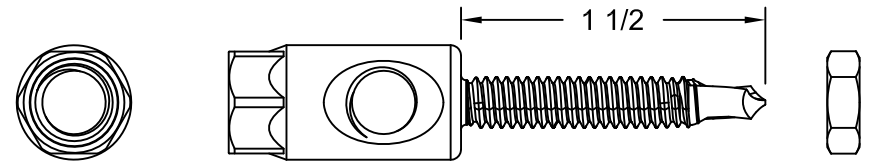

PFM227120N

1/4" Screw Anchor #5, 3/8" Coupler